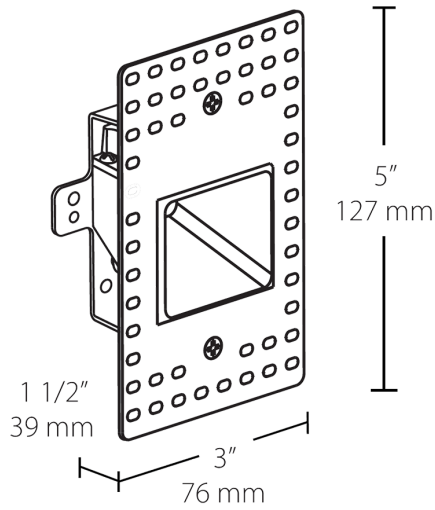

Electrical

THD:

27.6% at 277V

Power Factor:

96.4% at 277V

Dimensions

Features

- Easy installation into a recessed 2" x 4" job
- Deep regress of light source eliminates glare
- Concealed hardware for a clean, sophisticated look
- Suitable for both indoor and outdoor use
- 5-Year, No-Compromise Warranty