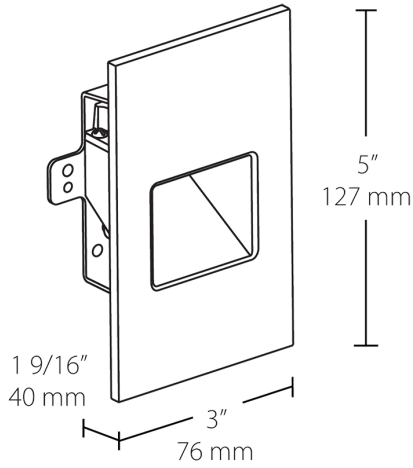

Electrical

THD:

31.3% at 120V

Power Factor:

95.1% at 120V

Dimensions

Features

- Easy installation into a recessed 2" x 4" job
- Deep regress of light source eliminates glare
- Concealed hardware for a clean, sophisticated look
- Suitable for both indoor and outdoor use
- 5-Year, No-Compromise Warranty