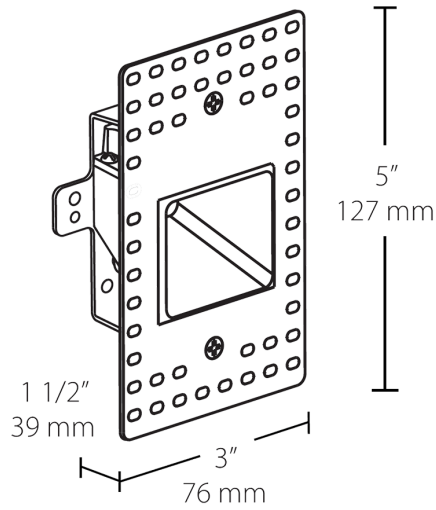

**Electrical**

**THD:**

27.6% at 277V

**Power Factor:**

96.4% at 277V

**Dimensions**

**Features**

- Easy installation into a recessed 2" x 4" job
- Deep regress of light source eliminates glare
- Concealed hardware for a clean, sophisticated look
- Suitable for both indoor and outdoor use
- 5-Year, No-Compromise Warranty