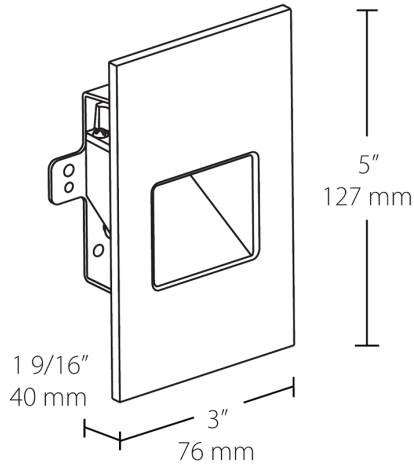

Electrical

THD:

27.6% at 277V

Power Factor:

96.4% at 277V

Dimensions

Features

- Easy installation into a recessed 2" x 4" job
- Deep regress of light source eliminates glare
- Concealed hardware for a clean, sophisticated look
- Suitable for both indoor and outdoor use
- 5-Year, No-Compromise Warranty