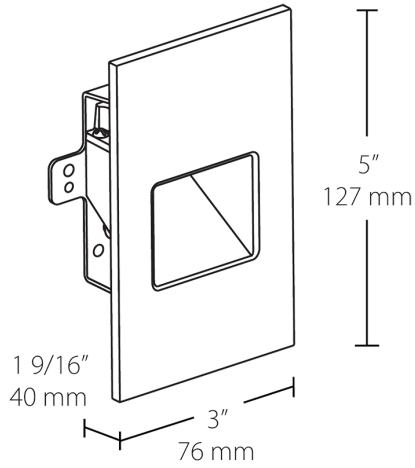

Electrical

THD:

31.3% at 120V

Power Factor:

95.1% at 120V

Dimensions

Features

- Easy installation into a recessed 2" x 4" job
- Deep regress of light source eliminates glare
- Concealed hardware for a clean, sophisticated look
- Suitable for both indoor and outdoor use
- 5-Year, No-Compromise Warranty