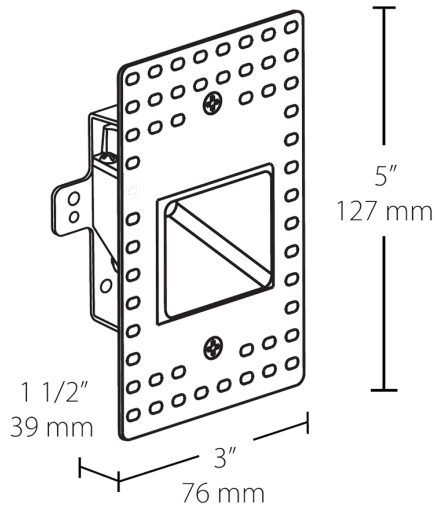

Electrical

THD:

31.4% at 120V

Power Factor:

94.4% at 120V

Dimensions

Features

- Easy installation into a recessed 2" x 4" job
- Deep regress of light source eliminates glare
- Concealed hardware for a clean, sophisticated look
- Suitable for both indoor and outdoor use
- 5-Year, No-Compromise Warranty