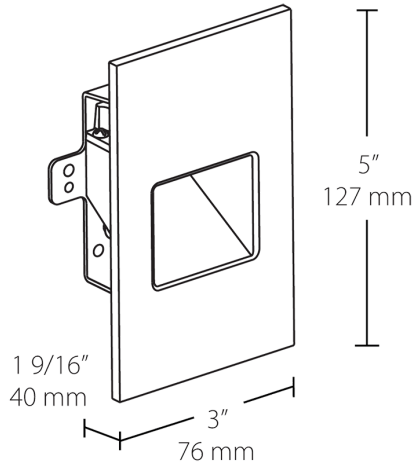

Electrical

THD:

31.4% at 120V

Power Factor:

94.4% at 120V

Dimensions

Features

- Easy installation into a recessed 2" x 4" job
- Deep regress of light source eliminates glare
- Concealed hardware for a clean, sophisticated look
- Suitable for both indoor and outdoor use
- 5-Year, No-Compromise Warranty