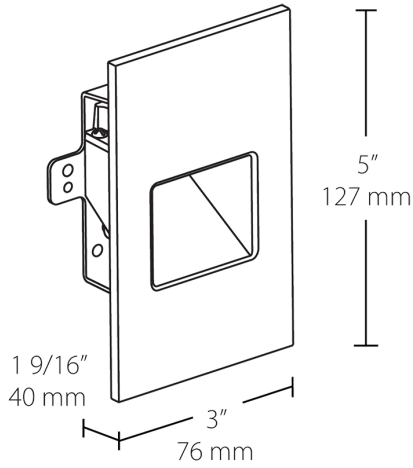

Electrical

THD:

31.3% at 120V

Power Factor:

95.4% at 120V

Dimensions

Features

- Easy installation into a recessed 2" x 4" job
- Deep regress of light source eliminates glare
- Concealed hardware for a clean, sophisticated look
- Suitable for both indoor and outdoor use
- 5-Year, No-Compromise Warranty