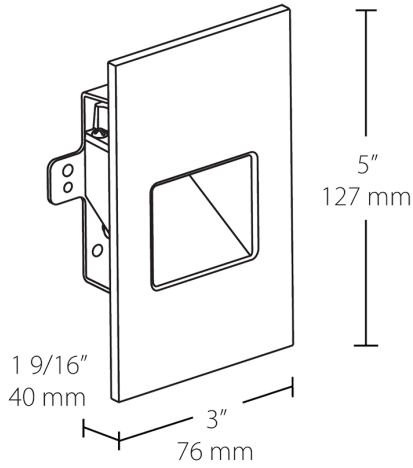

Electrical

THD:

27.6% at 277V

Power Factor:

96.4% at 277V

Dimensions

Features

- Easy installation into a recessed 2" x 4" job
- Deep regress of light source eliminates glare
- Concealed hardware for a clean, sophisticated look
- Suitable for both indoor and outdoor use
- 5-Year, No-Compromise Warranty