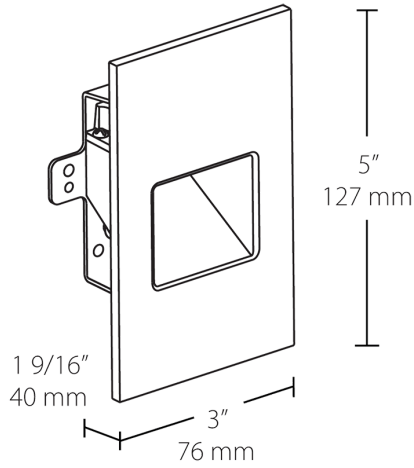

Electrical

THD:

31.3% at 120V

Power Factor:

95.4% at 120V

Dimensions

Features

- Easy installation into a recessed 2" x 4" job
- Deep regress of light source eliminates glare
- Concealed hardware for a clean, sophisticated look
- Suitable for both indoor and outdoor use
- 5-Year, No-Compromise Warranty