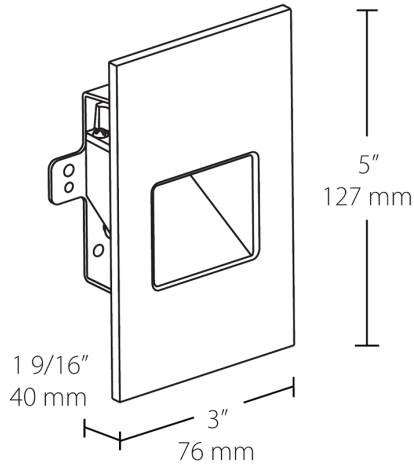

Electrical

THD:

31% at 120V

Power Factor:

95.7% at 120V

Dimensions

Features

- Easy installation into a recessed 2" x 4" job
- Deep regress of light source eliminates glare
- Concealed hardware for a clean, sophisticated look
- Suitable for both indoor and outdoor use
- 5-Year, No-Compromise Warranty