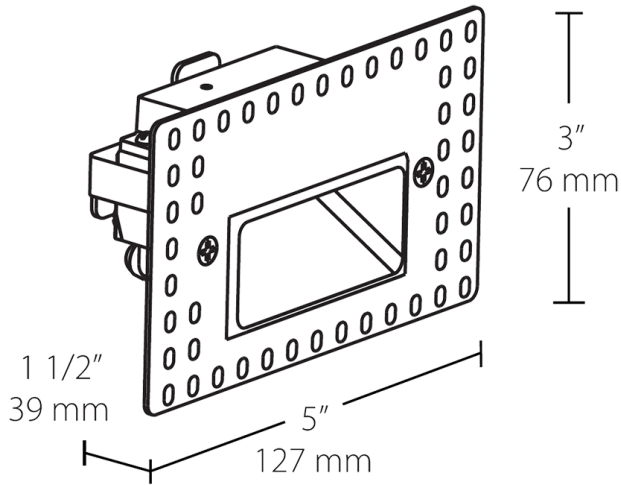

**Electrical**

**THD:**

27.6% at 277V

**Power Factor:**

96.4% at 277V

**Dimensions**

**Features**

- Easy installation into a recessed 2" x 4" job
- Deep regress of light source eliminates glare
- Concealed hardware for a clean, sophisticated look
- Suitable for both indoor and outdoor use
- 5-Year, No-Compromise Warranty