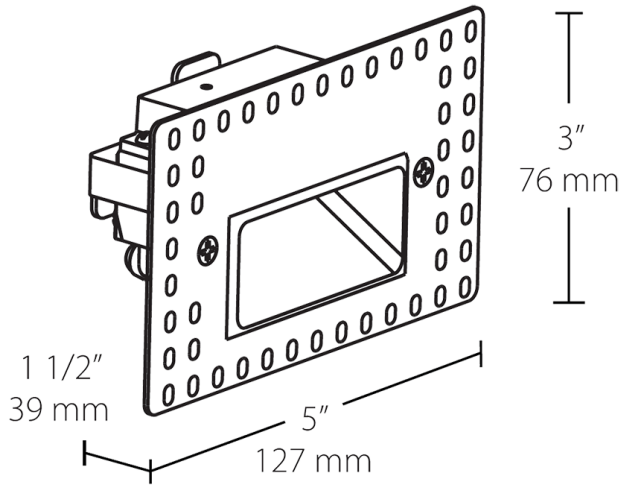

**Dimensions**

**Features**

- Easy installation into a recessed 2" x 4" job
- Deep regress of light source eliminates glare
- Concealed hardware for a clean, sophisticated look
- Suitable for both indoor and outdoor use
- 5-Year, No-Compromise Warranty

**Ordering Matrix**

Family	Orientation	Wattage	Color Temp	Finish	Voltage	Trim Options
FSLED	H	3	YY	W	/120	/TL
	H = Horizontal V = Vertical	3 = 3W	N = 4000K Neutral Y = 3000K Warm YY = 2700K Residential Warm	Blank = Bronze W = White B = Black S = Matte Silver	/120 = 120V /277 = 277V	Blank = Surface Plate /TL = Trimless Mount