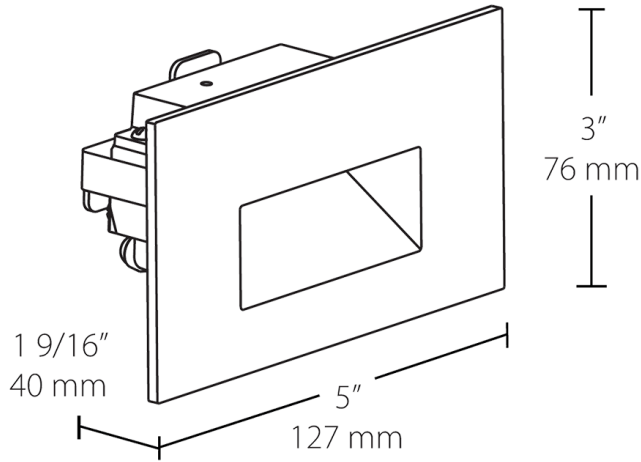

#### Power Factor:

96.5% at 120V

**Dimensions**

**Features**

- Easy installation into a recessed 2" x 4" job
- Deep regress of light source eliminates glare
- Concealed hardware for a clean, sophisticated look
- Suitable for both indoor and outdoor use
- 5-Year, No-Compromise Warranty