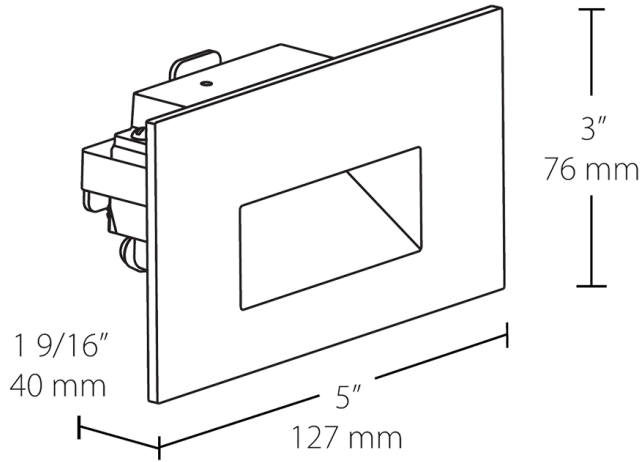

**Electrical**

**THD:**

27.6% at 277V

**Power Factor:**

96.4% at 277V

**Dimensions**

**Features**

- Easy installation into a recessed 2" x 4" job
- Deep regress of light source eliminates glare
- Concealed hardware for a clean, sophisticated look
- Suitable for both indoor and outdoor use
- 5-Year, No-Compromise Warranty