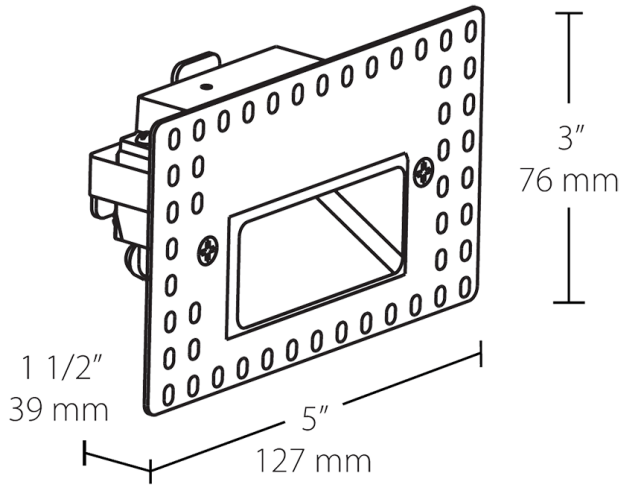

Electrical

THD:

31.5% at 120V

Power Factor:

96.5% at 120V

Dimensions

Features

- Easy installation into a recessed 2" x 4" job
- Deep regress of light source eliminates glare
- Concealed hardware for a clean, sophisticated look
- Suitable for both indoor and outdoor use
- 5-Year, No-Compromise Warranty