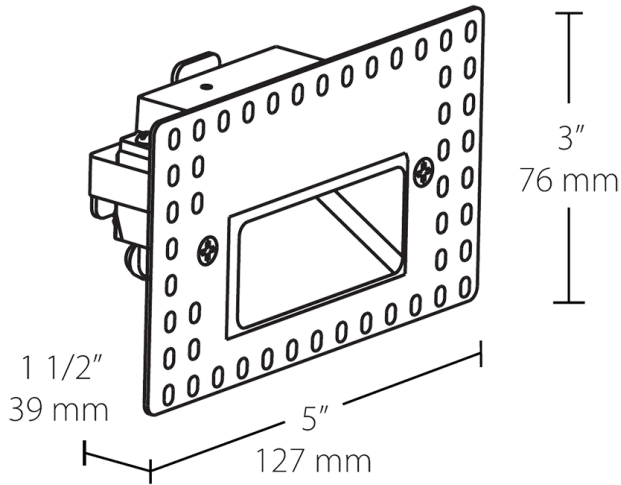

**Electrical**

**THD:**

31.5% at 120V

**Power Factor:**

96.5% at 120V

**Dimensions**

**Features**

- Easy installation into a recessed 2" x 4" job
- Deep regress of light source eliminates glare
- Concealed hardware for a clean, sophisticated look
- Suitable for both indoor and outdoor use
- 5-Year, No-Compromise Warranty