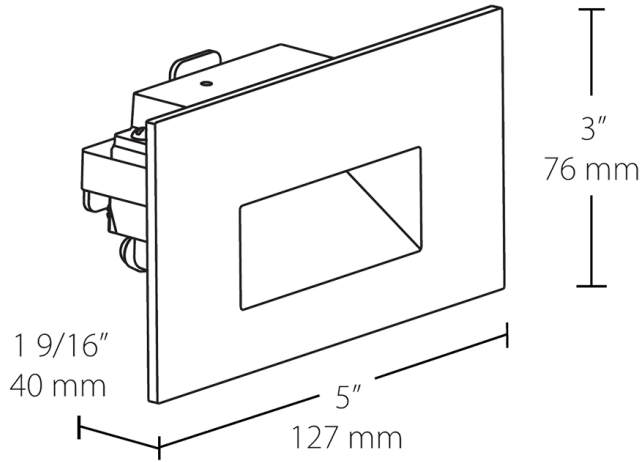

Electrical

THD:

31.5% at 120V

Power Factor:

96.5% at 120V

Dimensions

Features

- Easy installation into a recessed 2" x 4" job
- Deep regress of light source eliminates glare
- Concealed hardware for a clean, sophisticated look
- Suitable for both indoor and outdoor use
- 5-Year, No-Compromise Warranty