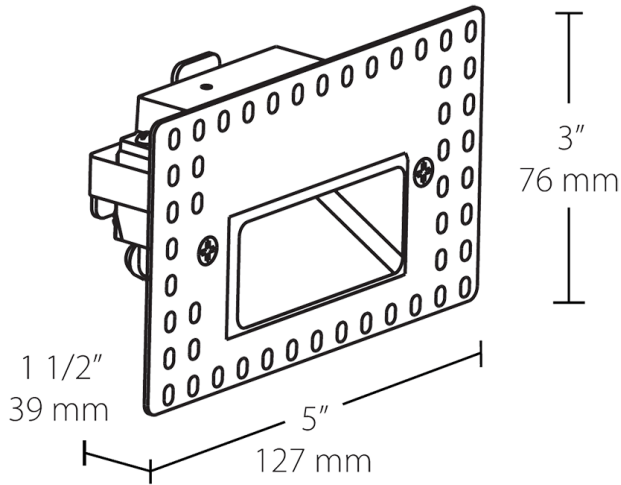

Electrical

THD:

27.6% at 277V

Power Factor:

96.4% at 277V

Dimensions

Features

- Easy installation into a recessed 2" x 4" job
- Deep regress of light source eliminates glare
- Concealed hardware for a clean, sophisticated look
- Suitable for both indoor and outdoor use
- 5-Year, No-Compromise Warranty