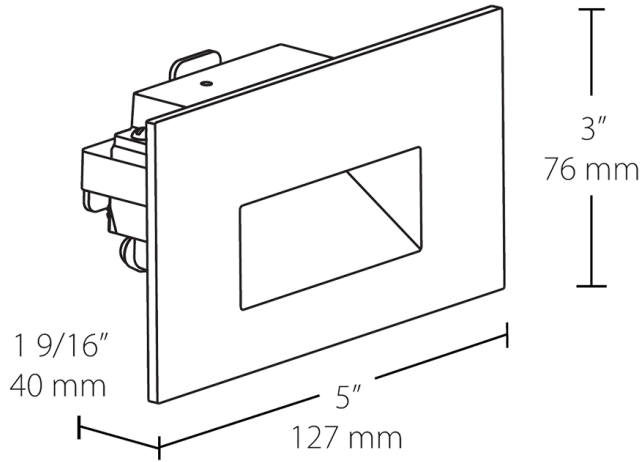

Electrical

THD:

27.6% at 277V

Power Factor:

96.4% at 277V

Dimensions

Features

- Easy installation into a recessed 2" x 4" job
- Deep regress of light source eliminates glare
- Concealed hardware for a clean, sophisticated look
- Suitable for both indoor and outdoor use
- 5-Year, No-Compromise Warranty