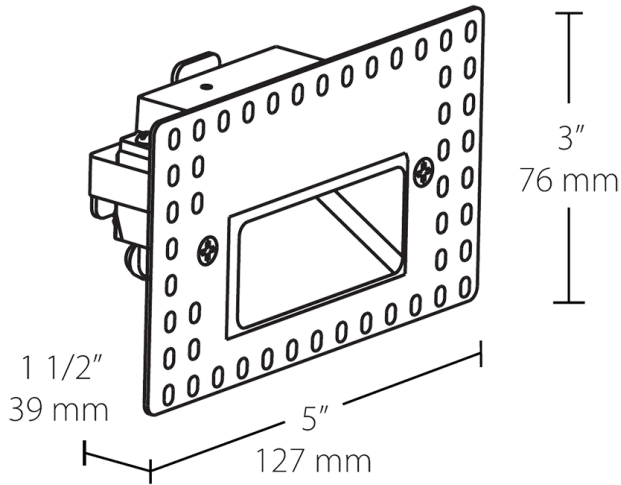

Electrical

THD:

31.4% at 120V

Power Factor:

94.8% at 120V

Dimensions

Features

- Easy installation into a recessed 2" x 4" job
- Deep regress of light source eliminates glare
- Concealed hardware for a clean, sophisticated look
- Suitable for both indoor and outdoor use
- 5-Year, No-Compromise Warranty