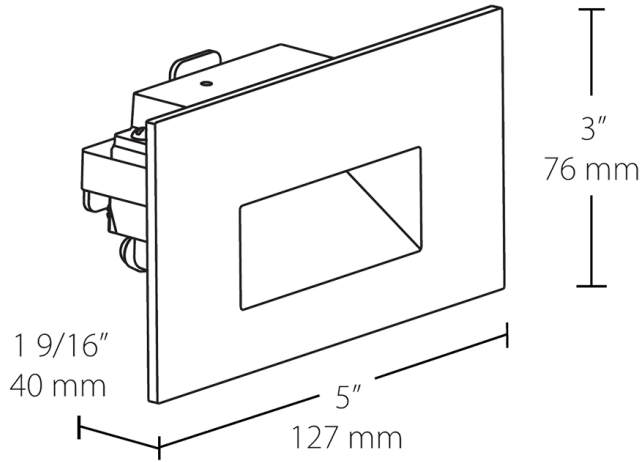

Electrical

THD:

31.4% at 120V

Power Factor:

94.8% at 120V

Dimensions

Features

- Easy installation into a recessed 2" x 4" job
- Deep regress of light source eliminates glare
- Concealed hardware for a clean, sophisticated look
- Suitable for both indoor and outdoor use
- 5-Year, No-Compromise Warranty