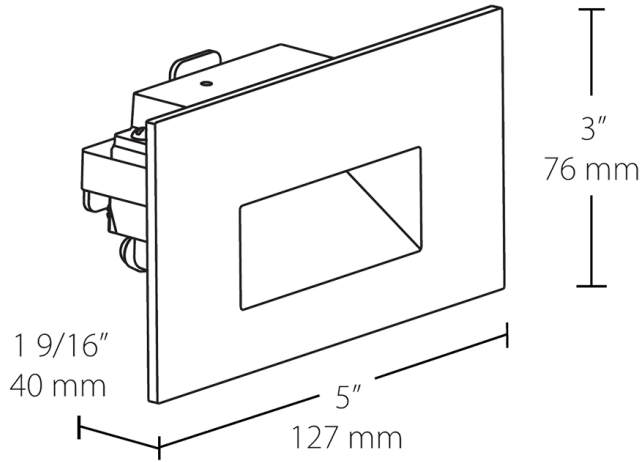

**Electrical**

**THD:**

31.4% at 120V

**Power Factor:**

94.8% at 120V

**Dimensions**

**Features**

- Easy installation into a recessed 2" x 4" job
- Deep regress of light source eliminates glare
- Concealed hardware for a clean, sophisticated look
- Suitable for both indoor and outdoor use
- 5-Year, No-Compromise Warranty