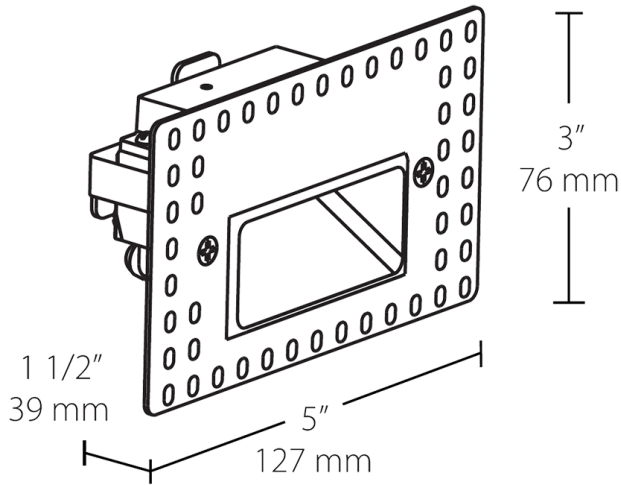

Dimensions

Features

- Easy installation into a recessed 2" x 4" job
- Deep regress of light source eliminates glare
- Concealed hardware for a clean, sophisticated look
- Suitable for both indoor and outdoor use
- 5-Year, No-Compromise Warranty

Ordering Matrix

| Family | Orientation | Wattage | Color Temp | Finish | Voltage | Trim Options |
|--------|--------------------------------|---------|--------------------------------------------------------------------|--------------------------------------------------------------|----------------------------|-----------------------------------------------|
| FSLED | H | 3 | N | W | /120 | /TL |
| | H = Horizontal V = Vertical | 3 = 3W | N = 4000K Neutral Y = 3000K Warm YY = 2700K Residential Warm | Blank = Bronze W = White B = Black S = Matte Silver | /120 = 120V /277 = 277V | Blank = Surface Plate /TL = Trimless Mount |