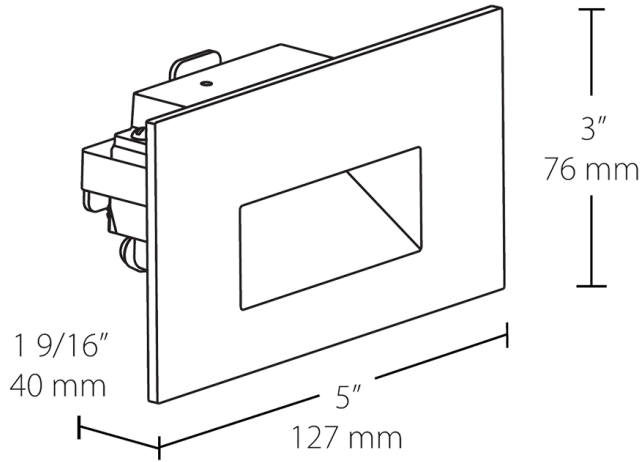

**Electrical**

**THD:**

31.4% at 120V

**Power Factor:**

95.1% at 120V

**Dimensions**

**Features**

- Easy installation into a recessed 2" x 4" job
- Deep regress of light source eliminates glare
- Concealed hardware for a clean, sophisticated look
- Suitable for both indoor and outdoor use
- 5-Year, No-Compromise Warranty