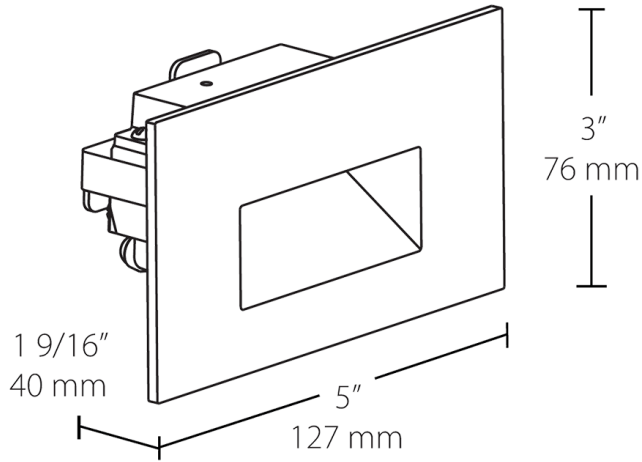

Electrical

THD:

27.6% at 277V

Power Factor:

96.4% at 277V

Dimensions

Features

- Easy installation into a recessed 2" x 4" job
- Deep regress of light source eliminates glare
- Concealed hardware for a clean, sophisticated look
- Suitable for both indoor and outdoor use
- 5-Year, No-Compromise Warranty