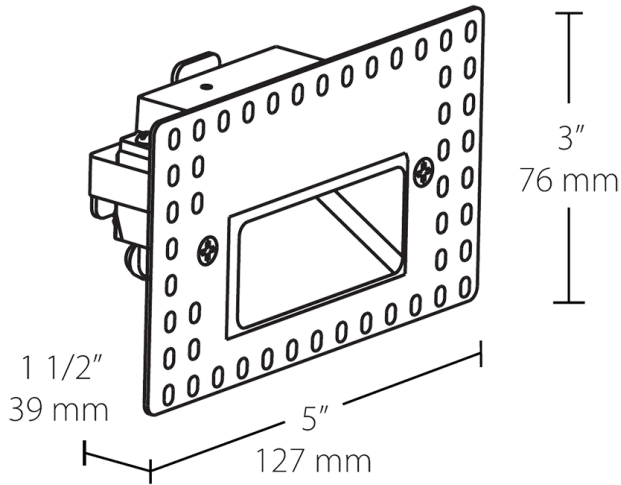

Electrical

THD:

31.5% at 120V

Power Factor:

93.8% at 120V

Dimensions

Features

- Easy installation into a recessed 2" x 4" job
- Deep regress of light source eliminates glare
- Concealed hardware for a clean, sophisticated look
- Suitable for both indoor and outdoor use
- 5-Year, No-Compromise Warranty