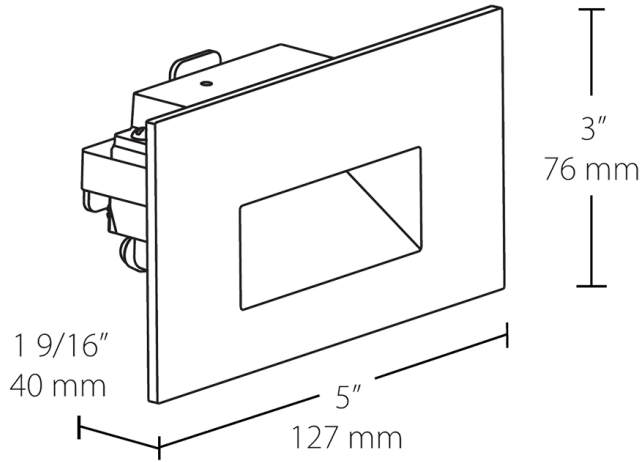

Electrical

THD:

31.5% at 120V

Power Factor:

93.8% at 120V

Dimensions

Features

- Easy installation into a recessed 2" x 4" job
- Deep regress of light source eliminates glare
- Concealed hardware for a clean, sophisticated look
- Suitable for both indoor and outdoor use
- 5-Year, No-Compromise Warranty