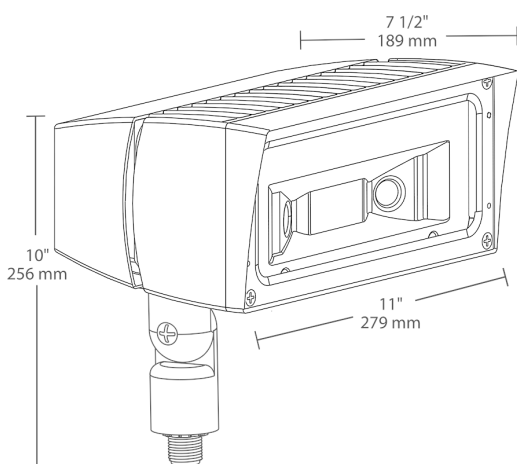

Technical Specifications (continued)

Electrical

Driver:

Constant Current, Class 2, 480V, 50-60Hz, 480V:
0.12A

Dimming Driver:

Driver includes dimming control wiring for 0-10V dimming systems. Requires separate 0-10V DC dimming circuit. Dims down to 10%.

THD:

3.59% at 480V

Power Factor:

96.1% at 480V

Dimensions

Features

Ultra-efficient LED and optical design

Replaces 150W MH floodlights

100,000-hour life based on LM-80 results and TM-21 calculations

"Air-Flow" technology heatsink

5-Year, No-Compromise Warranty