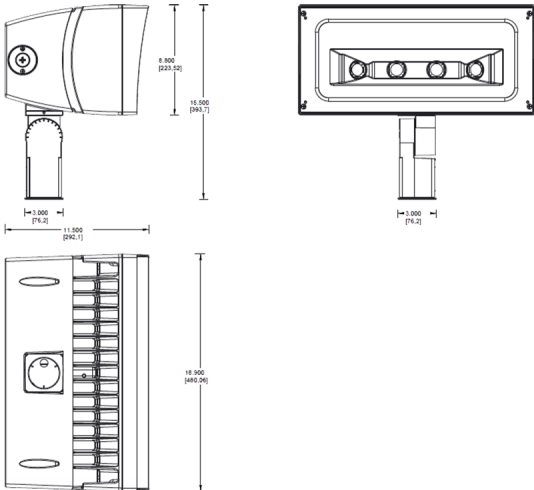

Dimensions

Features

- Ultra-efficient LED and optical design
- 100,000-hour life based on LM-80 results and TM-21 calculations
- "Air-Flow" technology heatsink
- 5-Year, No-Compromise Warranty

Ordering Matrix