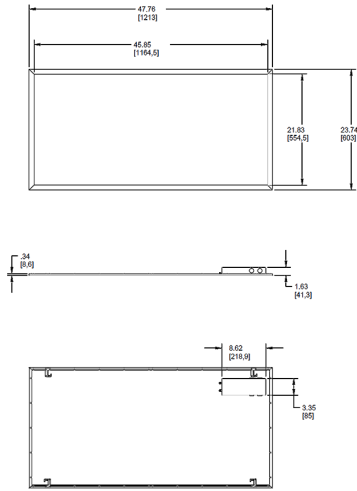

Technical Specifications (continued)

LED Characteristics

LEDs:

Long-life, high-efficacy, surface-mount LEDs

Dimensions

Features

Includes built-in support for Lightcloud wireless controls with SmartShift circadian lighting

Perfect for shallow plenums

Even and diffuse ambient illumination, ideal for spaces where glare-free lighting is required

0-10V dimmable driver, standard

Ordering Matrix

Family	Size	Dimming (standard)	Smart	Control Options
EZPAN	2X4	/D10	/SS	/LC

2X4 = 2' x 4' /D10 = 0-10V Dimming /SS = SmartShift /LC = Lightcloud® Controller
2X2 = 2' x 2'
1X4 = 1' x 4'