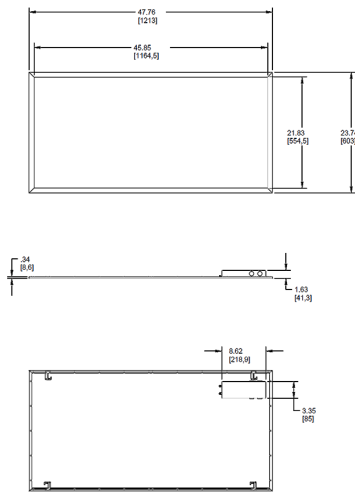

Technical Specifications (continued)

Installation:

Standard integral T-bar clips secure the fixture to T-bars and prevent T-system separation

Finish:

Formulated for high durability and long-lasting color

Green Technology:

Mercury and UV free. RoHS-compliant components.

LED Characteristics

LEDs:

Long-life, high-efficacy, surface-mount LEDs

Dimensions

Features

Perfect for shallow plenums

Even and diffuse ambient illumination, ideal for spaces where glare-free lighting is required

0-10V dimmable driver, standard

Ordering Matrix

Family	Size	Wattage	Color Temp	Dimming (standard)	Control Options	Other Options
EZPAN	2X4	-	50	YN	/D10	
	2X4 = 2' x 4'	17 = 17W	Blank = 5000K Cool	/D10 = 0-10V Dimming	Blank = No Sensor	Blank = None
	2X2 = 2' x 2'	30 = 30W	N = 4000K Neutral		/LC = Lightcloud® Controller	/E2 = Battery Backup
	1X4 = 1' x 4'	40 = 40W	YN = 3500K Warm Neutral			
		50 = 50W	Y = 3000K Warm