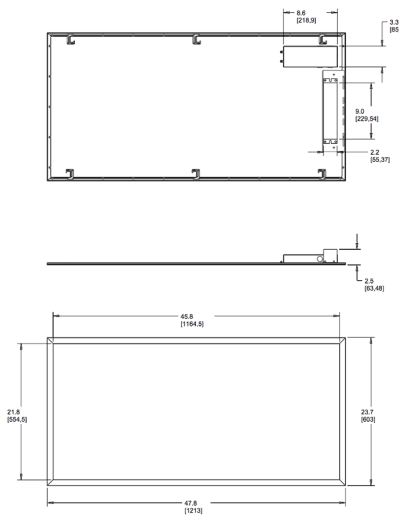

Dimensions

Features

Perfect for shallow plenums

Even and diffuse ambient illumination, ideal for spaces where glare-free lighting is required

0-10V dimmable driver, standard

Ordering Matrix

Family	Size	Wattage	Color Temp	Dimming (standard)	Control Options	Other Options
EZPAN	2X4	50	Y	/D10		/E2
	2X4 = 2' x 4'	17 = 17W	Blank = 5000K Cool	/D10 = 0-10V Dimming	Blank = No Option	Blank = None
	2X2 = 2' x 2'	30 = 30W	N = 4000K Neutral		/LC = Lightcloud® Controller	/E2 = Battery Backup
	1X4 = 1' x 4'	40 = 40W	YN = 3500K Warm Neutral			
		50 = 50W	Y = 3000K Warm			