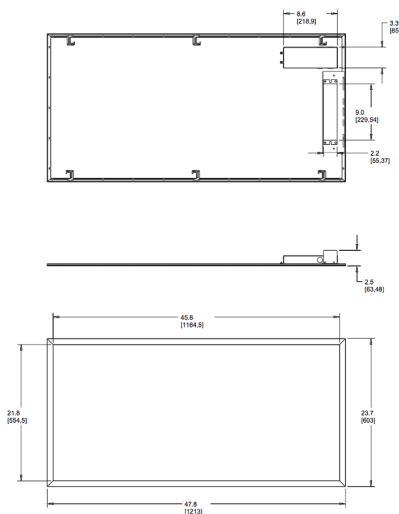

Technical Specifications (continued)

Housing:

Lightweight aluminum housing, steel pan and junction box

Installation:

Standard integral T-bar clips secure the fixture to T-bars and prevent T-system separation

Features

Perfect for shallow plenums

Even and diffuse ambient illumination, ideal for spaces where glare-free lighting is required

0-10V dimmable driver, standard

Ordering Matrix

Family	Size	Wattage	Color Temp	Dimming (standard)	Control Options	Other Options
EZPAN	2X4	50	N	/D10		/E2
	2X4 = 2' x 4'	17 = 17W	Blank = 5000K Cool	/D10 = 0-10V Dimming	Blank = No Option	Blank = None
	2X2 = 2' x 2'	30 = 30W	N = 4000K Neutral		/LC = Lightcloud® Controller	/E2 = Battery Backup
	1X4 = 1' x 4'	40 = 40W	YN = 3500K Warm Neutral			
		50 = 50W	Y = 3000K Warm			