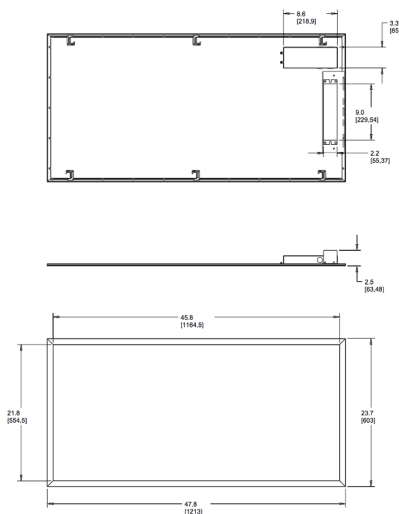

Technical Specifications (continued)

Housing:

Lightweight aluminum housing, steel pan and junction box

Installation:

Standard integral T-bar clips secure the fixture to T-bars and prevent T-system separation

Features

Perfect for shallow plenums

Even and diffuse ambient illumination, ideal for spaces where glare-free lighting is required

0-10V dimmable driver, standard

Ordering Matrix

Family	Size	Wattage	Color Temp	Dimming (standard)	Control Options	Other Options
EZPAN	2X4	40	N	/D10		/E2
	2X4 = 2' x 4'	17 = 17W	Blank = 5000K Cool	/D10 = 0-10V Dimming	Blank = No Option	Blank = None
	2X2 = 2' x 2'	30 = 30W	N = 4000K Neutral		/LC = Lightcloud® Controller	/E2 = Battery Backup
	1X4 = 1' x 4'	40 = 40W	YN = 3500K Warm Neutral			
		50 = 50W	Y = 3000K Warm			