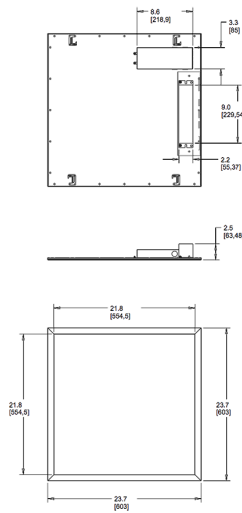

Dimensions

Features

Perfect for shallow plenums

Even and diffuse ambient illumination, ideal for spaces where glare-free lighting is required

0-10V dimmable driver, standard

Ordering Matrix

Family	Size	Wattage	Color Temp	Dimming (standard)	Control Options	Other Options
EZPAN	2X2	30		/D10		/E2
	2X4 = 2' x 4'	17 = 17W	Blank = 5000K Cool	/D10 = 0-10V Dimming	Blank = No Sensor /LC = Lightcloud® Controller	Blank = None /E2 = Battery Backup
	2X2 = 2' x 2'	30 = 30W	N = 4000K Neutral			
	1X4 = 1' x 4'	40 = 40W	YN = 3500K Warm Neutral			
		50 = 50W	Y = 3000K Warm			