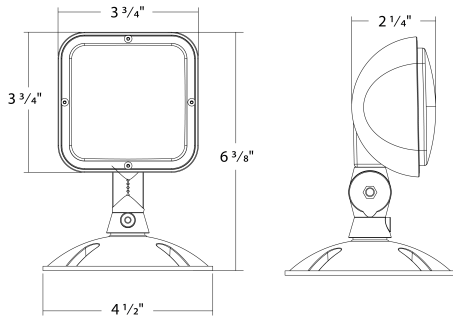

### Installation

**Mounting:**

Wall mount

**Application:**

Outdoor use

**Mounting Height:**

8.2 ft

## Dimensions