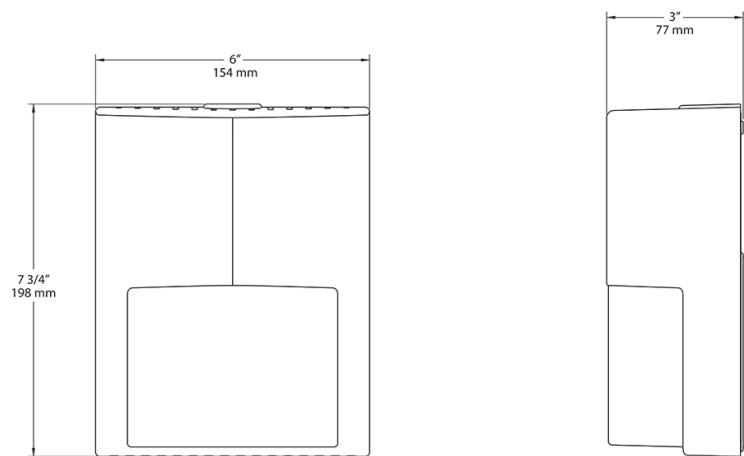

Technical Specifications (continued)

Warranty:

RAB warrants that our LED products will be free from defects in materials and workmanship for a period of five (5) years from the date of delivery to the end user, including coverage of light output, color stability, driver performance and fixture finish. RAB's warranty is subject to all terms and conditions found at rablighting.com/warranty.

Buy American Act Compliance:

RAB values USA manufacturing! Upon request, RAB may be able to manufacture this product to be compliant with the Buy American Act (BAA). Please contact customer service to request a quote for the product to be made BAA compliant.

Dimensions

Features

- Save over $700 in energy costs over life of fixture
- Equivalent to 70W high pressure sodium
- Durable vandal-resistant polycarbonate housing
- Low-profile and ADA compliant
- 100,000-hour LED lifespan
- 5-Year, No-Compromise Warranty

Ordering Matrix

Family	Wattage	Color Temp	Finish	Options	Other Options
ENTRA	12	Y	W	/PCS2	
	12 = 12W	Blank = 5000K Cool N = 4000K Neutral Y = 3000K Warm	Blank = Bronze W = White	Blank = No Options /PC = 120V Button /PC2 = 277V Button /PCS = 120V Swivel /PCS2 = 277V Swivel	Blank = Standard