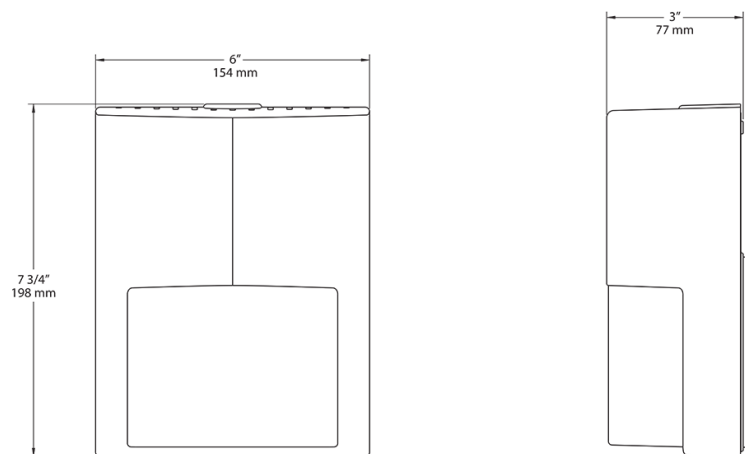

Technical Specifications (continued)

Warranty:

RAB warrants that our LED products will be free from defects in materials and workmanship for a period of five (5) years from the date of delivery to the end user, including coverage of light output, color stability, driver performance and fixture finish. RAB's warranty is subject to all terms and conditions found at rablighting.com/warranty.

Buy American Act Compliance:

RAB values USA manufacturing! Upon request, RAB may be able to manufacture this product to be compliant with the Buy American Act (BAA). Please contact customer service to request a quote for the product to be made BAA compliant.

Dimensions

Features

- Save over $700 in energy costs over life of fixture
- Equivalent to 70W high pressure sodium
- Durable vandal-resistant polycarbonate housing
- Low-profile and ADA compliant
- 100,000-hour LED lifespan
- 5-Year, No-Compromise Warranty

Ordering Matrix

Family	Wattage	Color Temp	Finish	Options	Other Options
ENTRA	12	Y	W	/PC2	
	12 = 12W	Blank = 5000K Cool N = 4000K Neutral Y = 3000K Warm	Blank = Bronze W = White	Blank = No Options /PC = 120V Button /PC2 = 277V Button /PCS = 120V Swivel /PCS2 = 277V Swivel	Blank = Standard