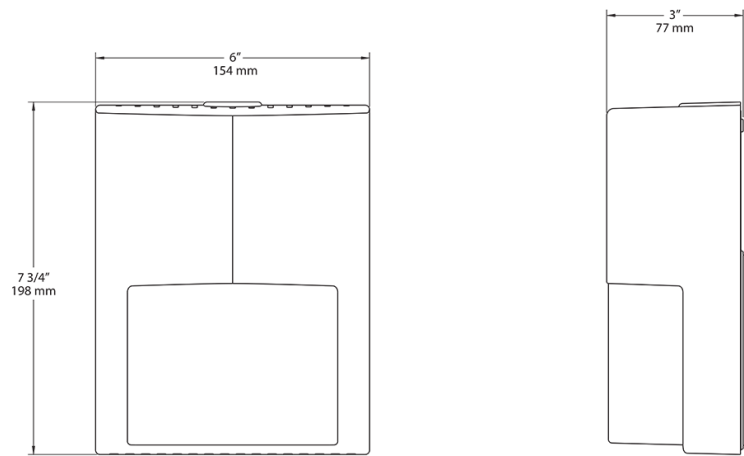

Technical Specifications (continued)

Warranty:

RAB warrants that our LED products will be free from defects in materials and workmanship for a period of five (5) years from the date of delivery to the end user, including coverage of light output, color stability, driver performance and fixture finish. RAB's warranty is subject to all terms and conditions found at rablighting.com/warranty.

Buy American Act Compliance:

RAB values USA manufacturing! Upon request, RAB may be able to manufacture this product to be compliant with the Buy American Act (BAA). Please contact customer service to request a quote for the product to be made BAA compliant.

Dimensions

Features

- Save over $700 in energy costs over life of fixture
- Equivalent to 70W high pressure sodium
- Durable vandal-resistant polycarbonate housing
- Low-profile and ADA compliant
- 100,000-hour LED lifespan
- 5-Year, No-Compromise Warranty

Ordering Matrix

Family	Wattage	Color Temp	Finish	Options	Other Options
ENTRA	12	Y		/PCS	
	12 = 12W	Blank = 5000K Cool N = 4000K Neutral Y = 3000K Warm	Blank = Bronze W = White	Blank = No Options /PC = 120V Button /PC2 = 277V Button /PCS = 120V Swivel /PCS2 = 277V Swivel	Blank = Standard