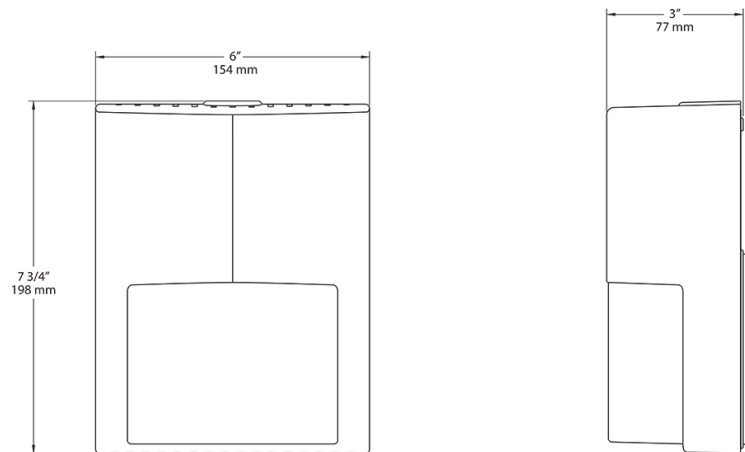

Technical Specifications (continued)

Buy American Act Compliance:

RAB values USA manufacturing! Upon request, RAB may be able to manufacture this product to be compliant with the Buy American Act (BAA). Please contact customer service to request a quote for the product to be made BAA compliant.

Dimensions

Features

- Save over $700 in energy costs over life of fixture
- Equivalent to 70W high pressure sodium
- Durable vandal-resistant polycarbonate housing
- Low-profile and ADA compliant
- 100,000-hour LED lifespan
- 5-Year, No-Compromise Warranty

Ordering Matrix

Family	Wattage	Color Temp	Finish	Options	Other Options
ENTRA	12		W	/PCS	
	12 = 12W	Blank = 5000K Cool N = 4000K Neutral Y = 3000K Warm	Blank = Bronze W = White	Blank = No Options /PC = 120V Button /PC2 = 277V Button /PCS = 120V Swivel /PCS2 = 277V Swivel	Blank = Standard