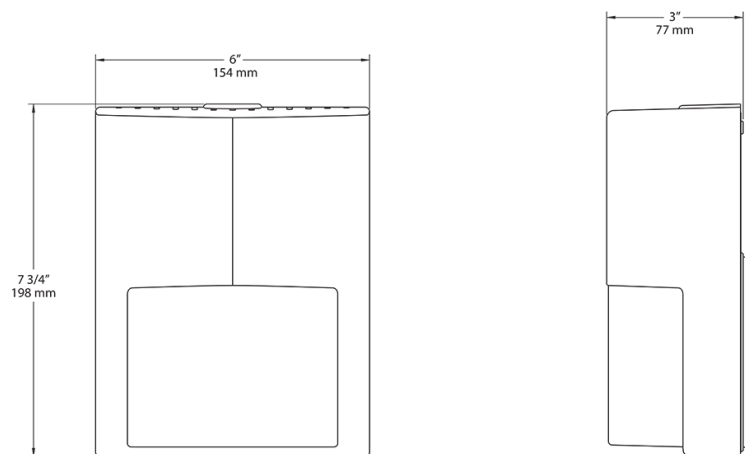

Technical Specifications (continued)

Warranty:

RAB warrants that our LED products will be free from defects in materials and workmanship for a period of five (5) years from the date of delivery to the end user, including coverage of light output, color stability, driver performance and fixture finish. RAB's warranty is subject to all terms and conditions found at rablighting.com/warranty.

Buy American Act Compliance:

RAB values USA manufacturing! Upon request, RAB may be able to manufacture this product to be compliant with the Buy American Act (BAA). Please contact customer service to request a quote for the product to be made BAA compliant.

Dimensions

Features

- Save over $700 in energy costs over life of fixture
- Equivalent to 70W high pressure sodium
- Durable vandal-resistant polycarbonate housing
- Low-profile and ADA compliant
- 100,000-hour LED lifespan
- 5-Year, No-Compromise Warranty

Ordering Matrix

Family	Wattage	Color Temp	Finish	Options	Other Options
ENTRA	12	N		/PCS2	
	12 = 12W	Blank = 5000K Cool N = 4000K Neutral Y = 3000K Warm	Blank = Bronze W = White	Blank = No Options /PC = 120V Button /PC2 = 277V Button /PCS = 120V Swivel /PCS2 = 277V Swivel	Blank = Standard