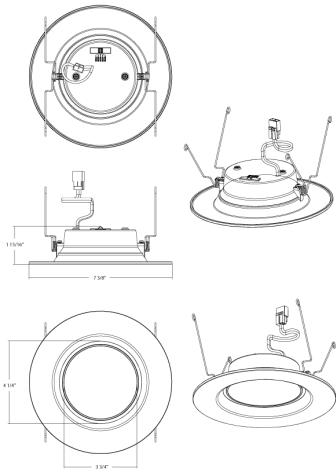

Dimensions

Features

- Smooth and baffle trim cones available in a white finish
- 5CCT field adjustable (2700/3000/3500/4000/5000K)
- 2000K amber white nightlight ring located on the inside of the trim cone
- Dimmable on TRIAC/ELV @ 120V
- 50,000 hrs, 5-year no-compromise warranty

Ordering Matrix

Family	Size/Wattage	Shape	CRI/Color Temp	Driver	Finish	Trim
ECLPS	6					
	4 = 4", 7.5W 6 = 6", 9.5W	Blank = Round	Blank = 2700/3000/3500/4000/5000K CCT Adjustable	Blank = 120V, TRIAC/ELV	Blank = White	Blank = Smooth B = Baffle