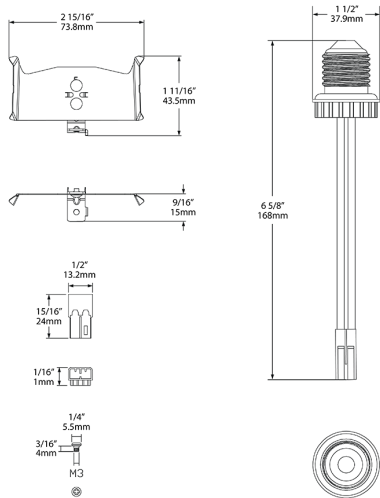

Weight: 0.1 lbs

<b>Project:</b>	<b>Type:</b>
<b>Prepared By:</b>	<b>Date:</b>

Driver Info		LED Info	
Type	N/A	Watts	N/A
120V	N/A	Color Temp	N/A
208V	N/A	Color Accuracy	N/A
240V	N/A	L70 Lifespan	N/A
277V	N/A	Lumens	N/A
Input Watts	N/A	Efficacy	N/A

**Technical Specifications**

**Performance**

**Product Type:**

Mounting Hardware

**Installation**

**Mounting:**

Attach mounting hardware to metal bracket with included set screws

**Other**

## Dimensions

## Features

- Use mounting bracket from DISK34 to attach mounting hardware
- Match the size of the diameter of the downlight housing to the holes on the bracket