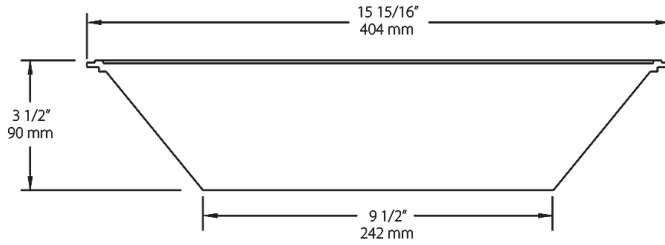

#### Construction

**Drop Lens:**

16" drop lens for high and low bays

**Reflector Accesory:**

This accessory must be ordered with HAYBAY reflector and HAYBAY base to make a complete fixture. [See here for HAYBAY reflectors.](#)

## Dimensions