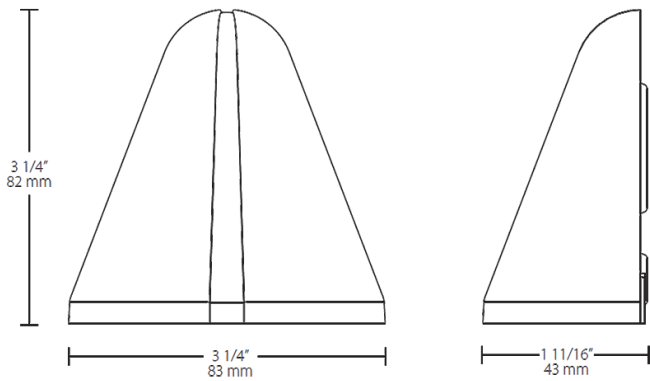

Dimensions

Features

- Compatible with 12VAC systems
- Can be used as steplights
- 100,000-Hour lifespan

Ordering Matrix

Family	Wattage	Color Temp	Finish
DECK	6LV	YY	VG

6LV = 6W 12VAC   **YY** = 2700K Residential Warm   **A** = Bronze
B = Black
D = Sand
W = White
VG = Verde Green