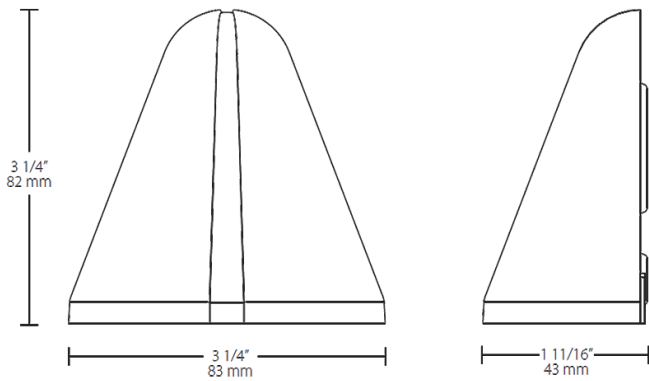

Dimensions

Features

- Compatible with 12VAC systems
- Can be used as steplights
- 100,000-Hour lifespan

Ordering Matrix

Family	Wattage	Color Temp	Finish
DECK	6LV	YY	D

6LV = 6W 12VAC **YY** = 2700K Residential Warm **A** = Bronze
B = Black
D = Sand
W = White
VG = Verde Green