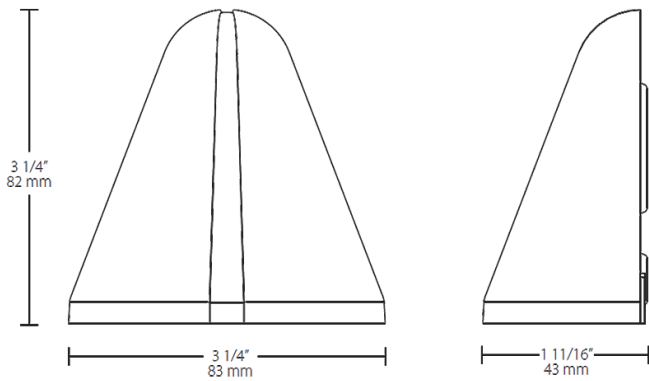

Dimensions

Features

- Compatible with 12VAC systems
- Can be used as steplights
- 100,000-Hour lifespan

Ordering Matrix

Family	Wattage	Color Temp	Finish
DECK	6LV	YY	B

6LV = 6W 12VAC **YY** = 2700K Residential Warm **A** = Bronze
B = Black
D = Sand
W = White
VG = Verde Green