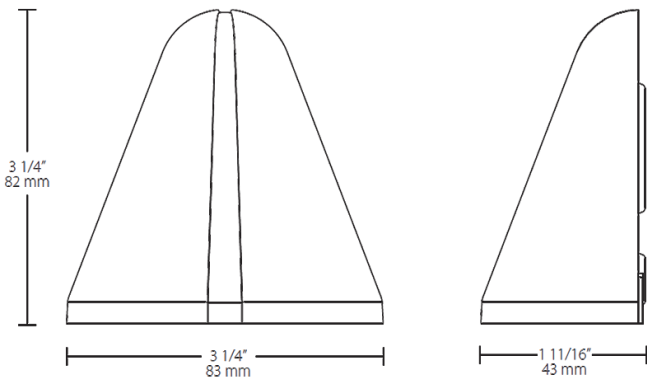

Dimensions

Features

- Compatible with 12VAC systems
- Can be used as steplights
- 100,000-Hour lifespan

Ordering Matrix

Family	Wattage	Color Temp	Finish
DECK	6LV	YY	A

6LV = 6W 12VAC **YY** = 2700K Residential Warm **A** = Bronze
B = Black
D = Sand
W = White
VG = Verde Green