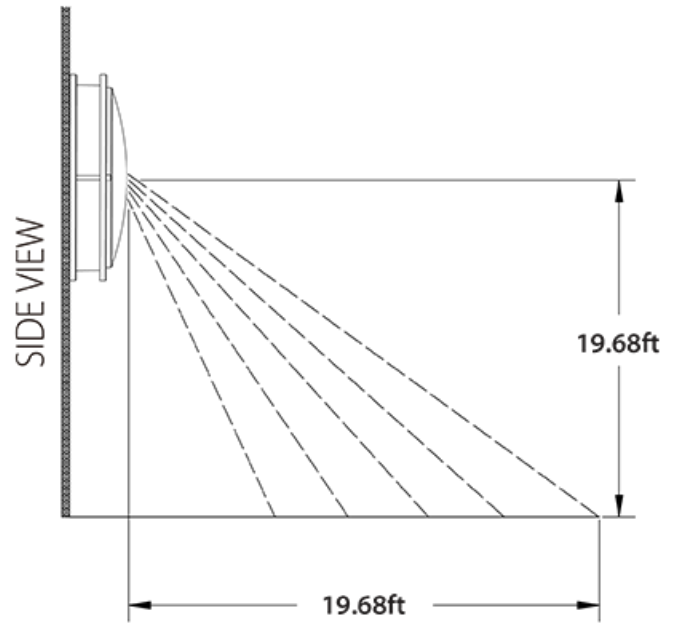

Ceiling Mount

Wall Mount