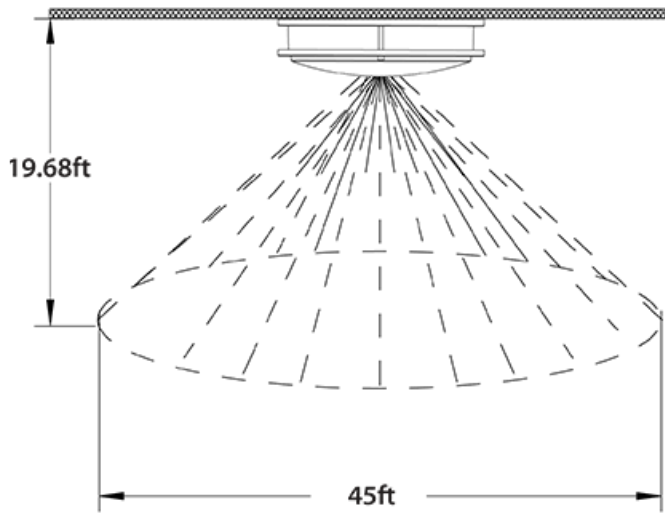

Ceiling Mount