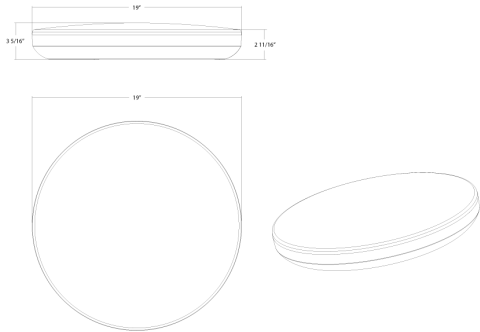

Dimensions

Features

- Surface mount to ceiling or wall
- Field-adjustable "set and forget" color temperature
- Diffused lens provides soft, smooth light
- Ideal for hospitality and multi-family residential applications
- Suitable for wet and damp locations